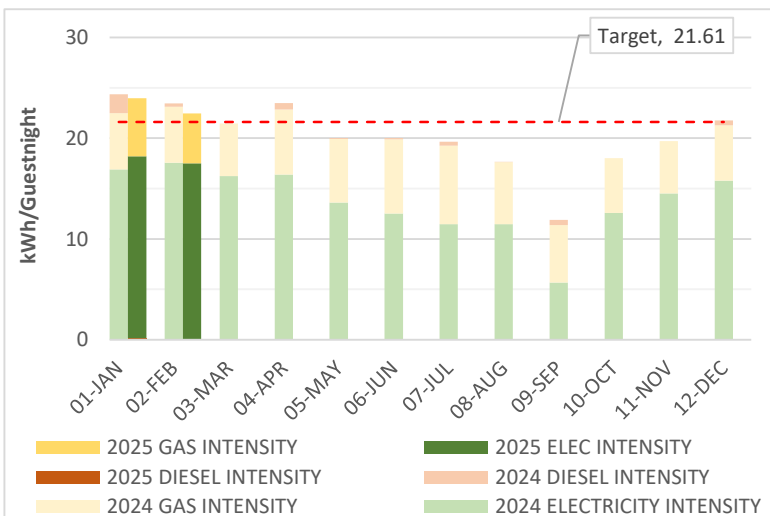

## Energy and Water Consumption

JANUARY 2025

### Energy

230.9 MWh  
or  
**23.96 kWh / Guestnight**

Monthly consumption

### Water

3,440 m<sup>3</sup>  
or  
**357 Lt / Guestnight**

Overall Consumption  
(Year 2024 used as Reference Year)

Our target for 2025

Now **23.96** kWh / Guestnight  
↓  
**-10%** needed to reach our target  
↓  
Target **21.61** kWh / Guestnight

Now **357** Lt / Guestnight  
↓  
**-9%** needed to reach our target  
↓  
Target **324** Lt / Guestnight