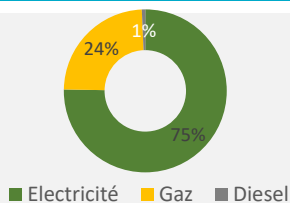

### Energy

230.9 MWh  
or  
**23.96 kWh / Guestnight**

Monthly consumption