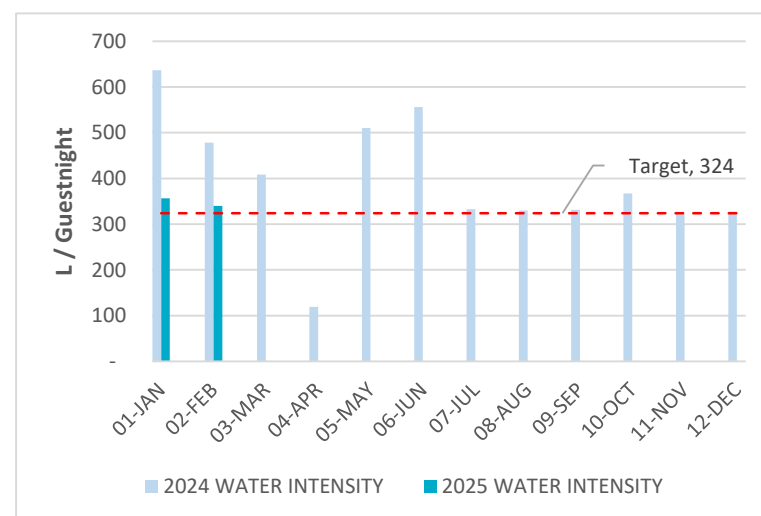

## Energy and Water Consumption

JANUARY 2025

### Energy

230.9 MWh  
or  
**23.96 kWh / Guestnight**

Monthly consumption

### Water

3,440 m<sup>3</sup>  
or  
**357 Lt / Guestnight**

Overall Consumption  
(Year 2024 used as Reference Year)

Our target for 2025

Now **23.96** kWh / Guestnight  
↓  
**-10%** needed to reach our target  
↓  
Target **21.61** kWh / Guestnight

Now **357** Lt / Guestnight  
↓  
**-9%** needed to reach our target  
↓  
Target **324** Lt / Guestnight