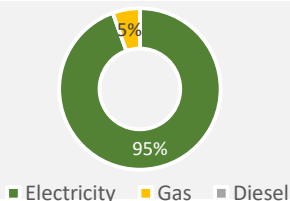

## Water

Monthly consumption

54.7 MWh  
or  
15.75 kWh / Guestnight

1,521 m<sup>3</sup>  
or  
438 Lt / Guestnight

Overall Consumption  
(Year 2023 used as Reference Year)

Our target for 2024

Now **15.75** kWh / Guestnight  
↓  
**-26%** needed to reach our target  
↓  
Target **11.59** kWh / Guestnight