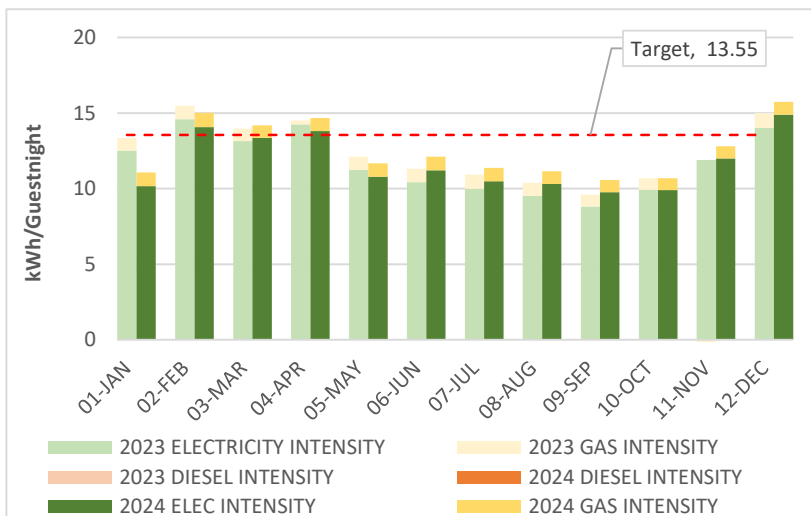

## Energy

## Water

Monthly consumption

54.7 MWh  
or  
15.75 kWh / Guestnight

1,521 m<sup>3</sup>  
or  
438 Lt / Guestnight

Overall Consumption  
(Year 2023 used as Reference Year)

Our target for 2024

Now **15.75** kWh / Guestnight  
↓  
**-26%** needed to reach our target  
↓  
Target **11.59** kWh / Guestnight

Now **438** Lt / Guestnight  
↓  
**-24%** needed to reach our target  
↓  
Target **334** Lt / Guestnight