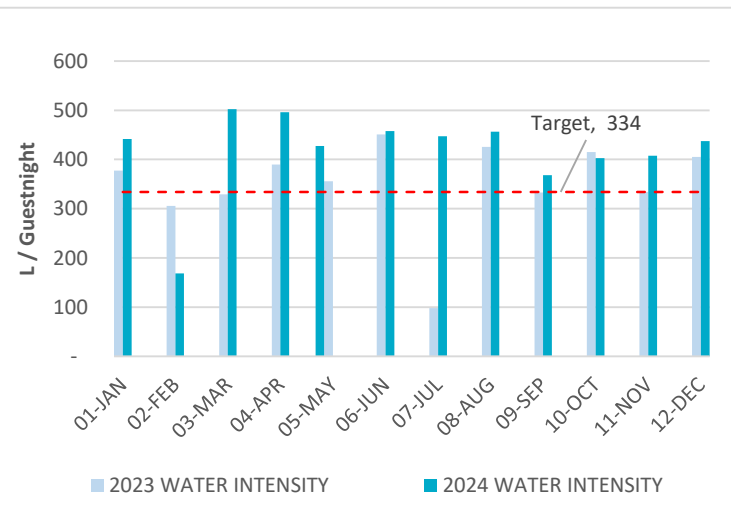

## Energy

## Water

Monthly consumption

54.7 MWh  
or  
15.75 kWh / Guestnight

1,521 m<sup>3</sup>  
or  
438 Lt / Guestnight

Overall Consumption  
(Year 2023 used as Reference Year)

Our target for 2024

Now **15.75** kWh / Guestnight  
↓  
**-26%** needed to reach our target  
↓  
Target **11.59** kWh / Guestnight

Now **438** Lt / Guestnight  
↓  
**-24%** needed to reach our target  
↓  
Target **334** Lt / Guestnight