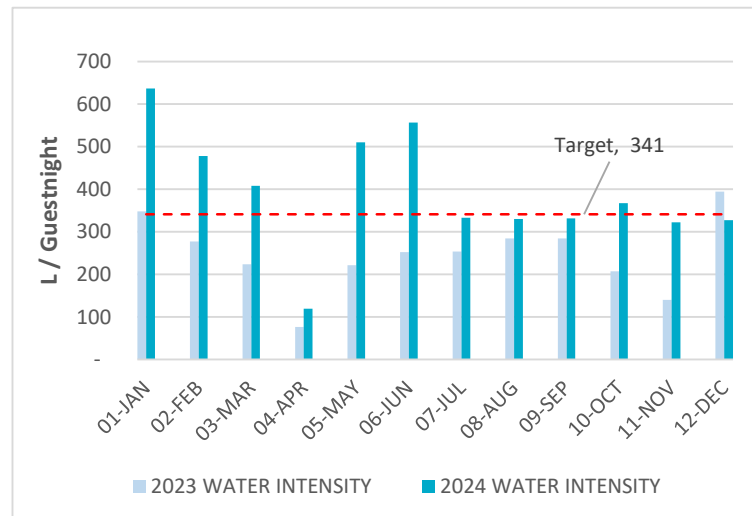

## Energy

215.9 MWh  
or  
**21.77 kWh / Guestnight**

Monthly consumption

## Water

3,248 m<sup>3</sup>  
or  
**327 Lt / Guestnight**

Overall  
Consumption  
(Year 2023 used as  
Reference Year)

Our target  
for 2024

Now **21.77** kWh / Guestnight  
↓  
**-9%** needed to reach our target  
↓  
Target **19.89** kWh / Guestnight