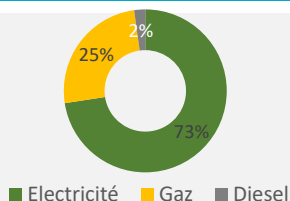

## Energy

215.9 MWh  
or  
**21.77 kWh / Guestnight**

Monthly consumption