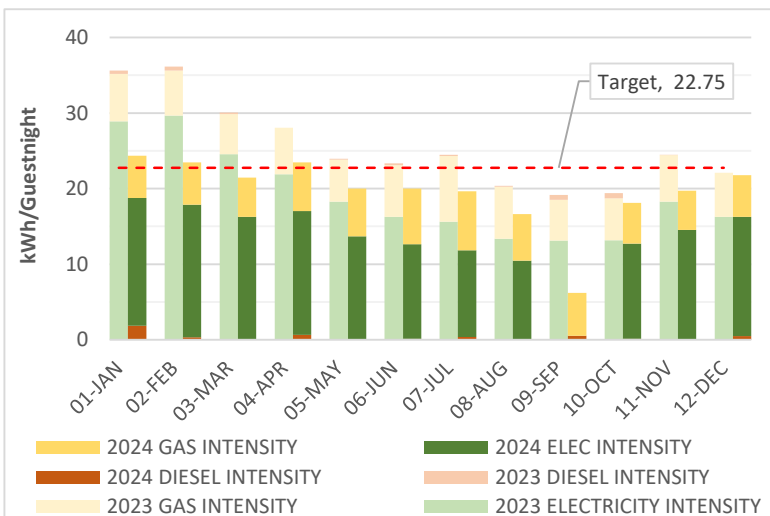

## Energy

215.9 MWh  
or  
**21.77 kWh / Guestnight**

Monthly consumption

## Water

3,248 m<sup>3</sup>  
or  
**327 Lt / Guestnight**

Overall  
Consumption  
(Year 2023 used as  
Reference Year)

Our target  
for 2024

Now **21.77** kWh / Guestnight  
↓  
**-9%** needed to reach our target  
↓  
Target **19.89** kWh / Guestnight

Now **327** Lt / Guestnight  
↓  
**-24%** needed to reach our target  
↓  
Target **248** Lt / Guestnight