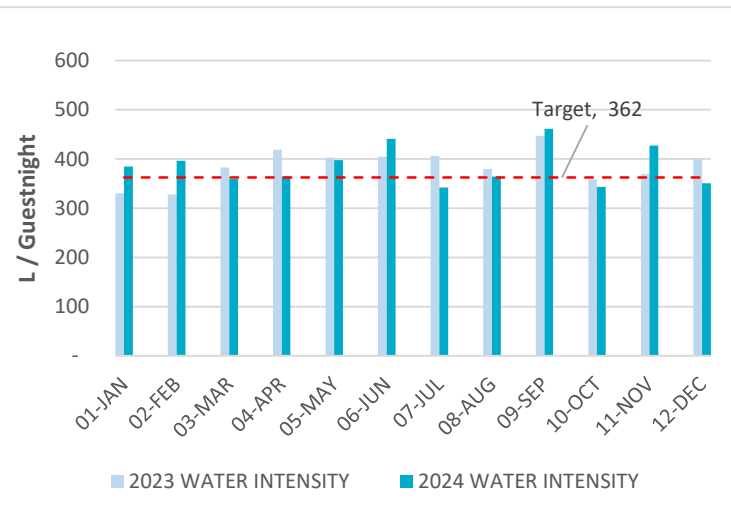

FRIDAY ATTITUDE Energy and Water Consumption

DECEMBER 2024

Energy

Water

Monthly consumption

52.9 MWh
or
15.25 kWh / Guestnight

■ Electricity ■ Gas ■ Diesel

1,216 m³
or
350 Lt / Guestnight

Overall
Consumption
(Year 2023 used as
Reference Year)

Our target
for 2024

Now **15.25** kWh / Guestnight
↓
-11% needed to reach our target
↓
Target **13.56** kWh / Guestnight

Now **350** Lt / Guestnight