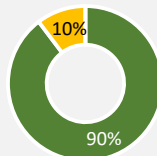

FRIDAY ATTITUDE Energy and Water Consumption

DECEMBER 2024

Energy

Water

Monthly consumption

52.9 MWh
or
15.25 kWh / Guestnight

■ Electricity ■ Gas ■ Diesel

1,216 m³
or
350 Lt / Guestnight

Overall
Consumption
(Year 2023 used as
Reference Year)

Our target
for 2024

Now **15.25** kWh / Guestnight
↓
-11% needed to reach our target
↓
Target **13.56** kWh / Guestnight

Now **350** Lt / Guestnight