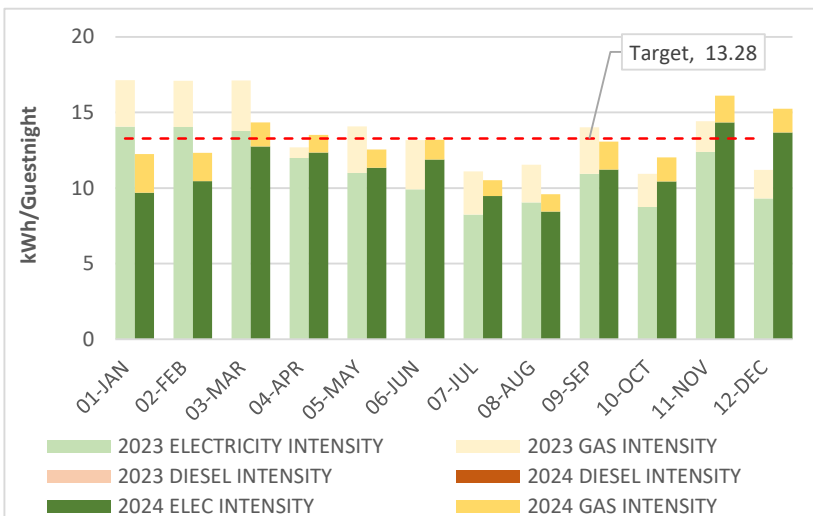

FRIDAY ATTITUDE Energy and Water Consumption

DECEMBER 2024

Energy

Water

Monthly consumption

52.9 MWh
or
15.25 kWh / Guestnight

■ Electricity ■ Gas ■ Diesel

1,216 m³
or
350 Lt / Guestnight

Overall
Consumption
(Year 2023 used as
Reference Year)

Our target
for 2024

Now **15.25** kWh / Guestnight
↓
-11% needed to reach our target
↓
Target **13.56** kWh / Guestnight

Now **350** Lt / Guestnight

on the right track to reach our target

Target **362** Lt / Guestnight