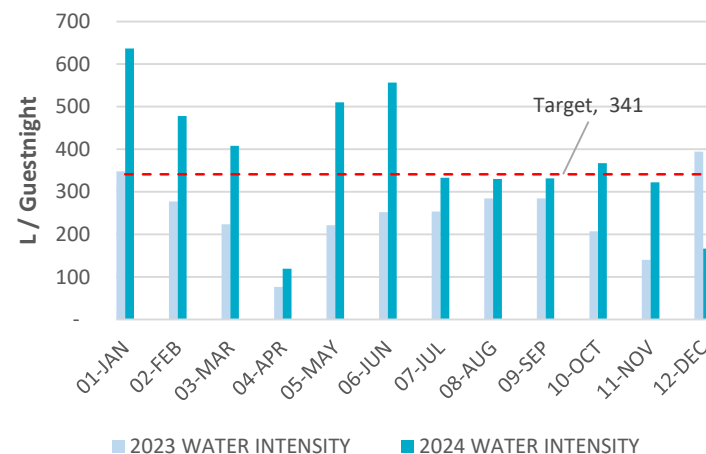

LAGOON ATTITUDE Energy and Water Consumption

NOVEMBER 2024

Energy

199.1 MWh
or
19.71 kWh / Guestnight

Monthly consumption

Overall Consumption
(Year 2023 used as Reference Year)

Water

3,254 m³
or
322 Lt / Guestnight

Now **322** Lt / Guestnight
↓
-23% needed to reach our target
↓
Target **248** Lt / Guestnight

Now **19.71** kWh / Guestnight

on the right track to reach our target

Target **19.89** kWh / Guestnight