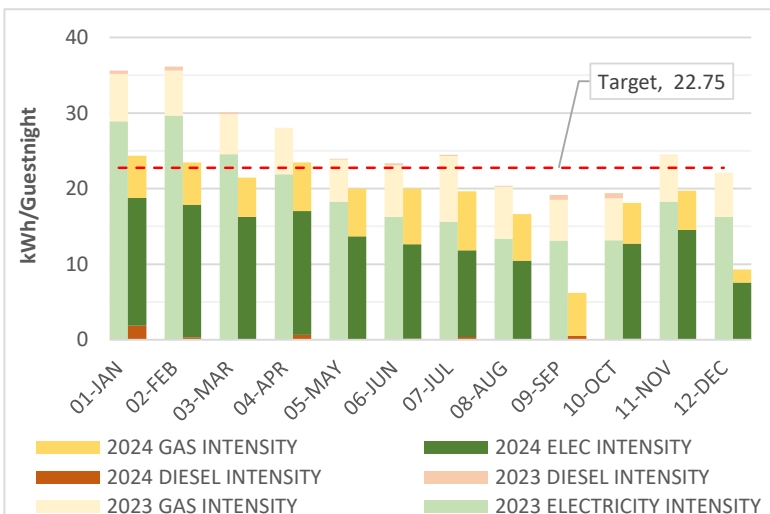

LAGOON ATTITUDE Energy and Water Consumption

NOVEMBER 2024

Energy

199.1 MWh
or
19.71 kWh / Guestnight

Monthly consumption

Overall Consumption
(Year 2023 used as Reference Year)

Water

3,254 m³
or
322 Lt / Guestnight

Now **322** Lt / Guestnight
↓
-23% needed to reach our target
↓
Target **248** Lt / Guestnight

Now **19.71** kWh / Guestnight

on the right track to reach our target

Target **19.89** kWh / Guestnight