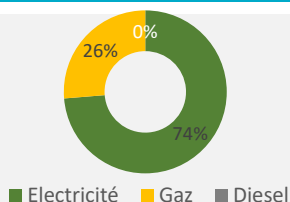

LAGOON ATTITUDE Energy and Water Consumption

NOVEMBER 2024

Energy

199.1 MWh
or
19.71 kWh / Guestnight

Monthly consumption

Overall Consumption
(Year 2023 used as Reference Year)

Water

3,254 m³
or
322 Lt / Guestnight

Now **322** Lt / Guestnight
↓
-23% needed to reach our target
↓
Target **248** Lt / Guestnight

Now **19.71** kWh / Guestnight

on the right track to reach our target

Target **19.89** kWh / Guestnight