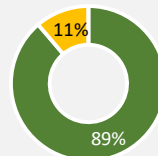

## Water

Monthly consumption

46.2 MWh  
or  
15.77 kWh / Guestnight

■ Electricity ■ Gas ■ Diesel

1,252 m<sup>3</sup>  
or  
427 Lt / Guestnight

Overall  
Consumption  
(Year 2023 used as  
Reference Year)

Our target  
for 2024