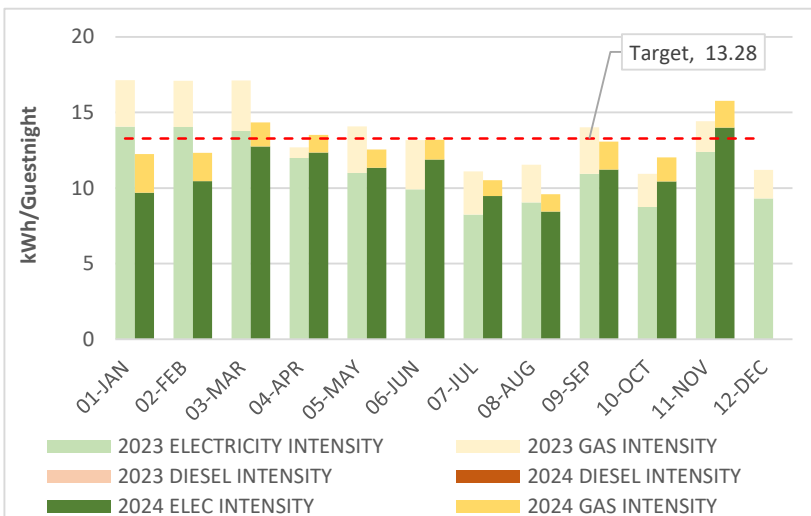

## Energy

## Water

Monthly consumption

46.2 MWh  
or  
15.77 kWh / Guestnight

■ Electricity ■ Gas ■ Diesel

1,252 m<sup>3</sup>  
or  
427 Lt / Guestnight

Overall  
Consumption  
(Year 2023 used as  
Reference Year)

Our target  
for 2024

Now **15.77** kWh / Guestnight  
↓  
-14% needed to reach our target  
↓  
Target **13.56** kWh / Guestnight

Now **427** Lt / Guestnight  
↓  
-15% needed to reach our target  
↓  
Target **362** Lt / Guestnight