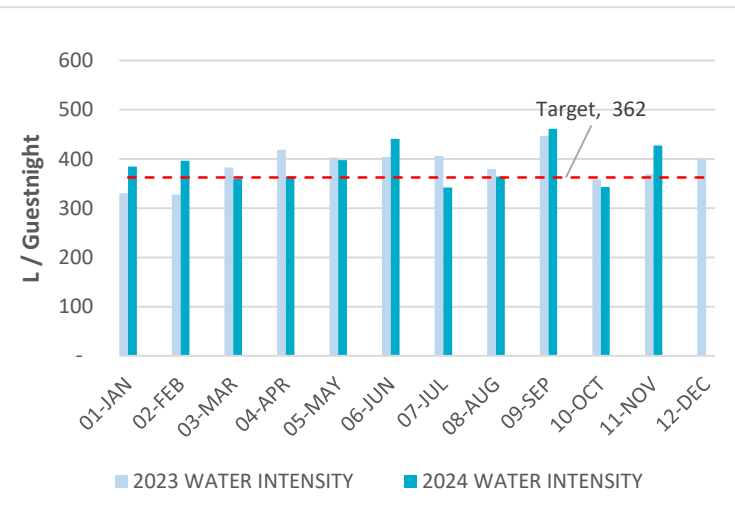

## Energy

## Water

Monthly consumption

46.2 MWh  
or  
15.77 kWh / Guestnight

■ Electricity ■ Gas ■ Diesel

1,252 m<sup>3</sup>  
or  
427 Lt / Guestnight

Overall  
Consumption  
(Year 2023 used as  
Reference Year)

Our target  
for 2024

Now **15.77** kWh / Guestnight  
↓  
-14% needed to reach our target  
↓  
Target **13.56** kWh / Guestnight

Now **427** Lt / Guestnight  
↓  
-15% needed to reach our target  
↓  
Target **362** Lt / Guestnight