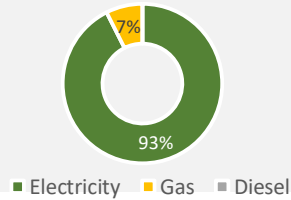

### Energy

40.2 MWh  
or  
10.69 kWh / Guestnight

Monthly consumption