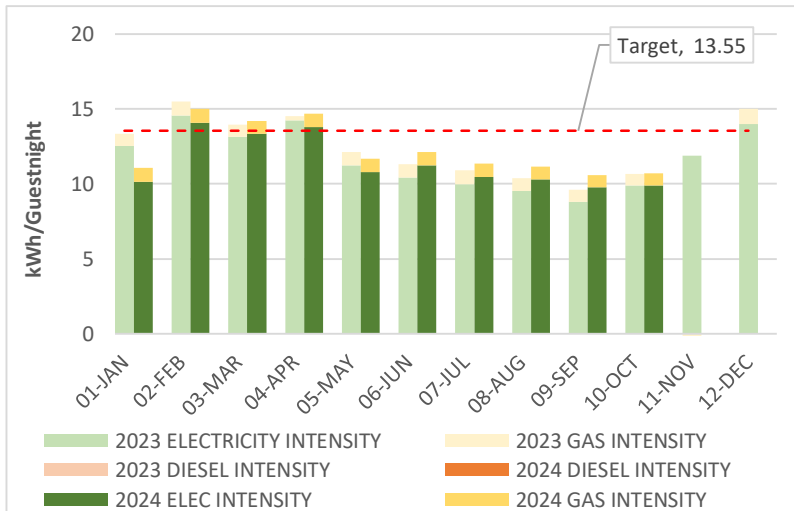

## Energy and Water Consumption

OCTOBER 2024

### Energy

40.2 MWh  
or  
10.69 kWh / Guestnight

Monthly consumption

### Water

1,515 m<sup>3</sup>  
or  
403 Lt / Guestnight

Overall  
Consumption  
(Year 2023 used as  
Reference Year)

Our target  
for 2024

Now **10.69** kWh / Guestnight  
*on the right track to reach our target*  
Target **11.59** kWh / Guestnight