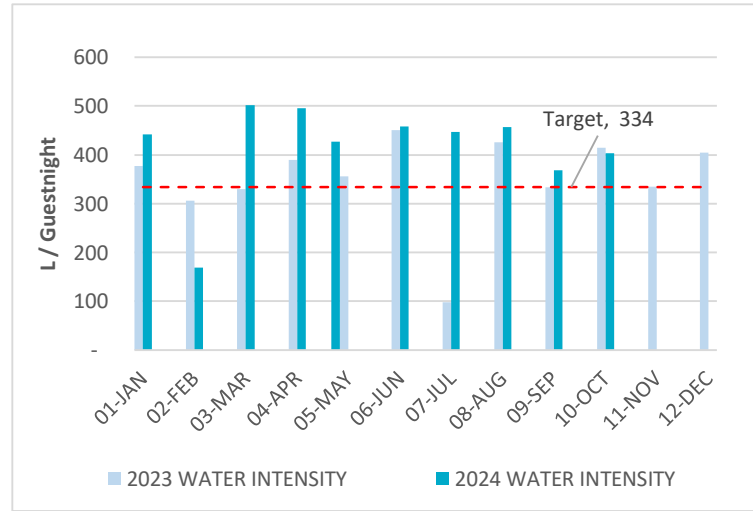

## Energy and Water Consumption

OCTOBER 2024

### Energy

40.2 MWh  
or  
10.69 kWh / Guestnight

Monthly consumption

### Water

1,515 m<sup>3</sup>  
or  
403 Lt / Guestnight

Overall  
Consumption  
(Year 2023 used as  
Reference Year)

Our target  
for 2024

Now **10.69** kWh / Guestnight  
*on the right track to reach our target*  
Target **11.59** kWh / Guestnight