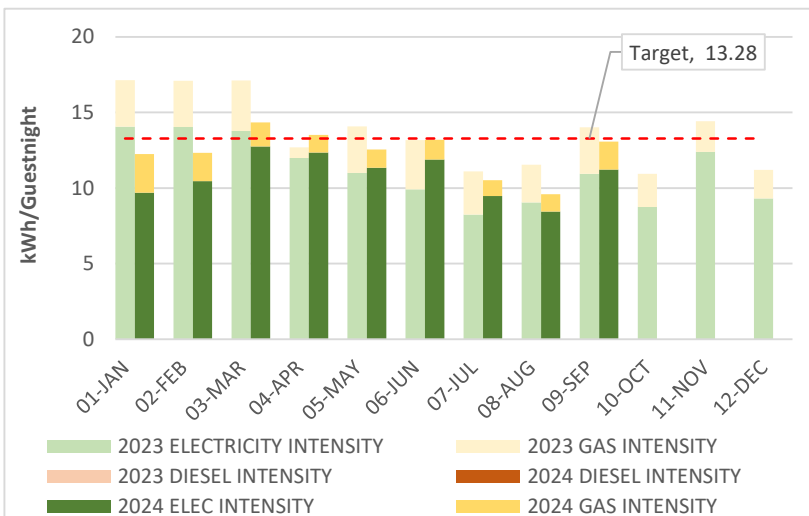

FRIDAY ATTITUDE Energy and Water Consumption

SEPTEMBER 2024

Energy

Water

Monthly consumption

34.6 MWh
or
13.09 kWh / Guestnight

■ Electricity ■ Gas ■ Diesel

1,220 m³
or
461 Lt / Guestnight

Overall
Consumption
(Year 2023 used as
Reference Year)

Our target
for 2024

Now **13.09** kWh / Guestnight

on the right track to reach our target

Target **13.56** kWh / Guestnight

Now **461** Lt / Guestnight
↓
-21% needed to reach our target
↓
Target **362** Lt / Guestnight