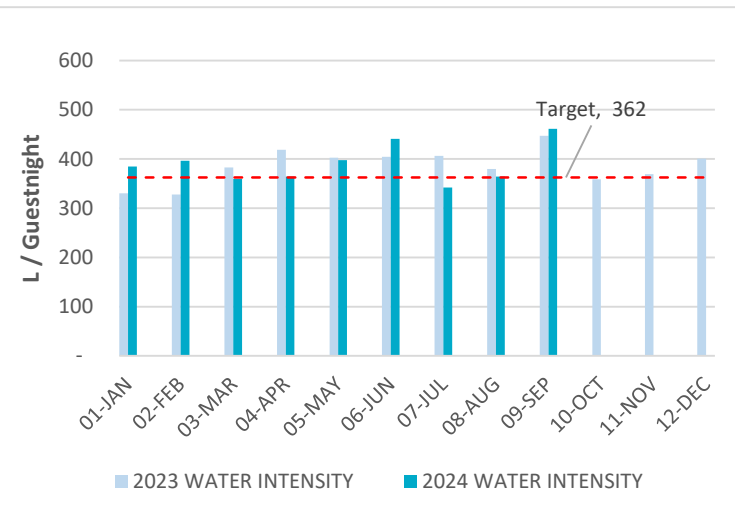

FRIDAY ATTITUDE Energy and Water Consumption

SEPTEMBER 2024

Energy

Water

Monthly consumption

34.6 MWh
or
13.09 kWh / Guestnight

■ Electricity ■ Gas ■ Diesel

1,220 m³
or
461 Lt / Guestnight

Overall
Consumption
(Year 2023 used as
Reference Year)

Our target
for 2024

Now **13.09** kWh / Guestnight

on the right track to reach our target

Target **13.56** kWh / Guestnight

Now **461** Lt / Guestnight
↓
-21% needed to reach our target
↓
Target **362** Lt / Guestnight