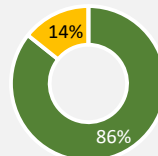

FRIDAY ATTITUDE Energy and Water Consumption

SEPTEMBER 2024

Energy

Water

Monthly consumption

34.6 MWh
or
13.09 kWh / Guestnight

■ Electricity ■ Gas ■ Diesel

1,220 m³
or
461 Lt / Guestnight