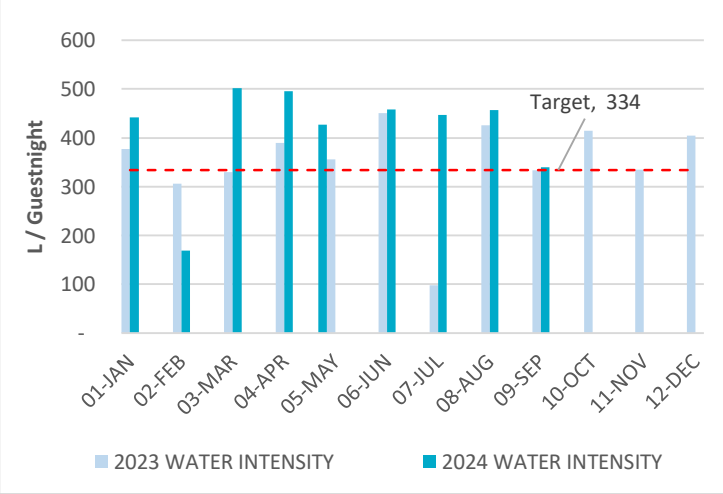

## Energy

38.8 MWh  
or  
**11.16 kWh / Guestnight**

■ Electricity ■ Gas ■ Diesel

Monthly consumption

## Water

1,587 m<sup>3</sup>  
or  
**457 Lt / Guestnight**

Monthly consumption

Overall  
Consumption  
(Year 2023 used as  
Reference Year)

Now **11.16** kWh / Guestnight  
*on the right track to reach our target*  
Target **11.59** kWh / Guestnight

Our target  
for 2024

Now **457** Lt / Guestnight  
↓  
**-27%** needed to reach our target  
↓  
Target **334** Lt / Guestnight