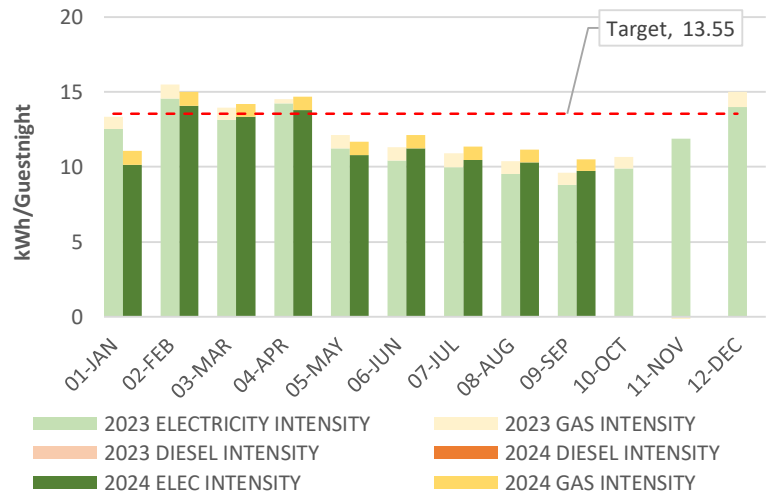

# TROPICAL ATTITUDE Energy and Water Consumption

**AUGUST 2024**

## Energy

38.8 MWh  
or  
**11.16 kWh / Guestnight**

■ Electricity ■ Gas ■ Diesel

Monthly consumption

## Water

1,587 m<sup>3</sup>  
or  
**457 Lt / Guestnight**

Monthly consumption

Overall  
Consumption  
(Year 2023 used as  
Reference Year)

Now **11.16** kWh / Guestnight  
*on the right track to reach our target*  
Target **11.59** kWh / Guestnight