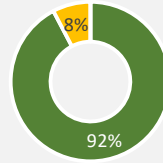

## Energy

38.8 MWh  
or  
**11.16 kWh / Guestnight**

■ Electricity ■ Gas ■ Diesel

Monthly consumption