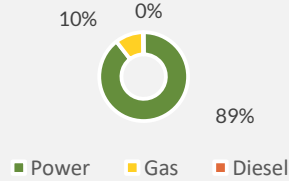

## Water

Monthly consumption

152.2 MWh  
or  
18.92 kWh / Guestnight

3,049 m<sup>3</sup>  
or  
379 Lt / Guestnight

Overall Consumption  
(Year 2023 used as Reference Year)

Our target for 2024

Now **18.92** kWh / Guestnight  
↓  
-3% needed to reach our target  
↓  
Target **18.28** kWh / Guestnight