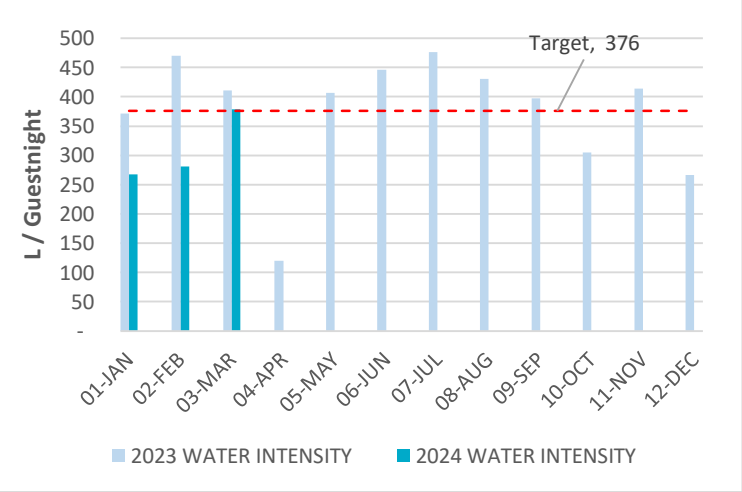

## Energy

## Water

Monthly consumption

152.2 MWh  
or  
18.92 kWh / Guestnight

3,049 m<sup>3</sup>  
or  
379 Lt / Guestnight

Overall Consumption  
(Year 2023 used as Reference Year)

Our target for 2024

Now **18.92** kWh / Guestnight  
↓  
-3% needed to reach our target  
↓  
Target **18.28** kWh / Guestnight

Now **379** Lt / Guestnight  
↓  
-1% needed to reach our target  
↓  
Target **376** Lt / Guestnight