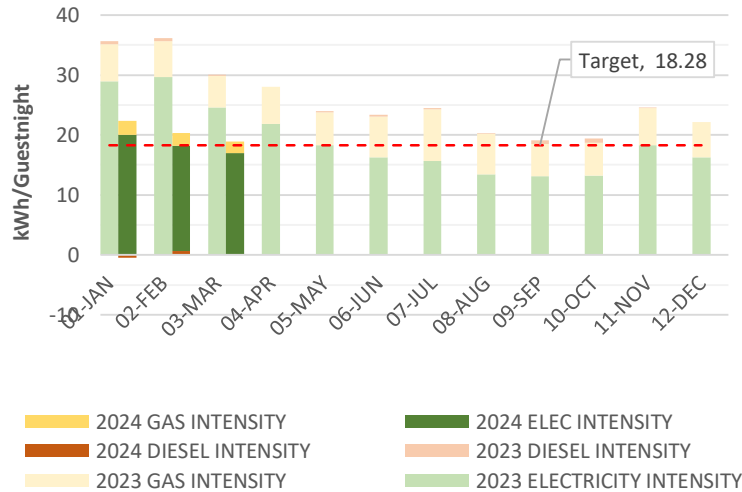

## Energy

## Water

Monthly consumption

152.2 MWh  
or  
18.92 kWh / Guestnight

3,049 m<sup>3</sup>  
or  
379 Lt / Guestnight

Overall Consumption  
(Year 2023 used as Reference Year)

Our target for 2024

Now **18.92** kWh / Guestnight  
↓  
-3% needed to reach our target  
↓  
Target **18.28** kWh / Guestnight

Now **379** Lt / Guestnight  
↓  
-1% needed to reach our target  
↓  
Target **376** Lt / Guestnight