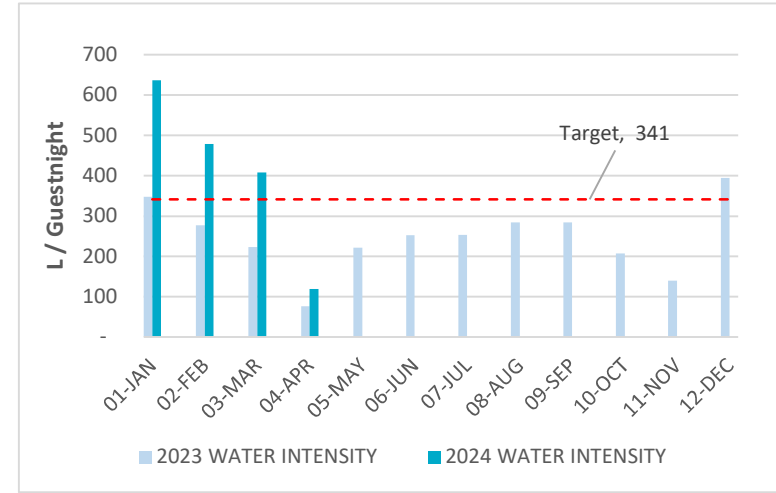

## Energy and Water Consumption

APRIL 2024

### Energy

### Water

Monthly consumption

203.8 MWh

or

23.48 kWh / Guestnight

0% 0%  
0%

■ Power ■ Gas ■ Diesel

3,666 m<sup>3</sup>

or

423 Lt / Guestnight

Overall  
Consumption  
(Year 2023 used as  
Reference Year)

Our target  
for 2024

Now **23.48** kWh / Guestnight  
↓  
**-15%** needed to reach our target  
↓  
Target **19.89** kWh / Guestnight