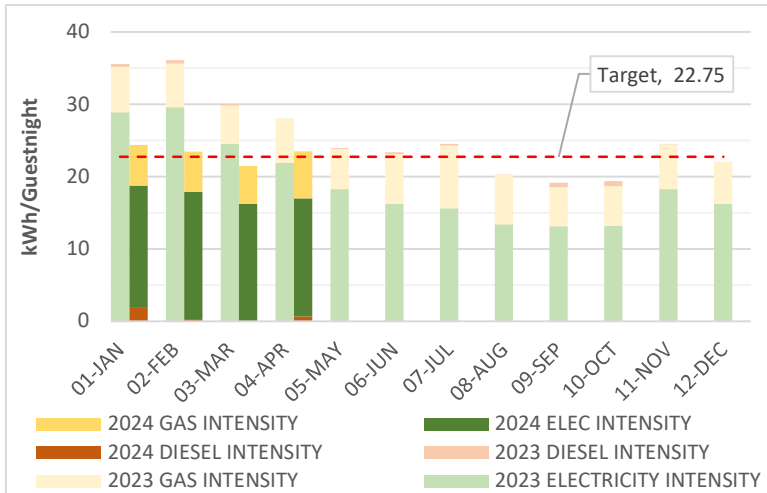

## Energy and Water Consumption

APRIL 2024

### Energy

### Water

Monthly consumption

203.8 MWh

or

23.48 kWh / Guestnight

0% 0%  
0%

■ Power ■ Gas ■ Diesel

3,666 m<sup>3</sup>

or

423 Lt / Guestnight

Overall  
Consumption  
(Year 2023 used as  
Reference Year)

Our target  
for 2024

Now **23.48** kWh / Guestnight  
↓  
**-15%** needed to reach our target  
↓  
Target **19.89** kWh / Guestnight